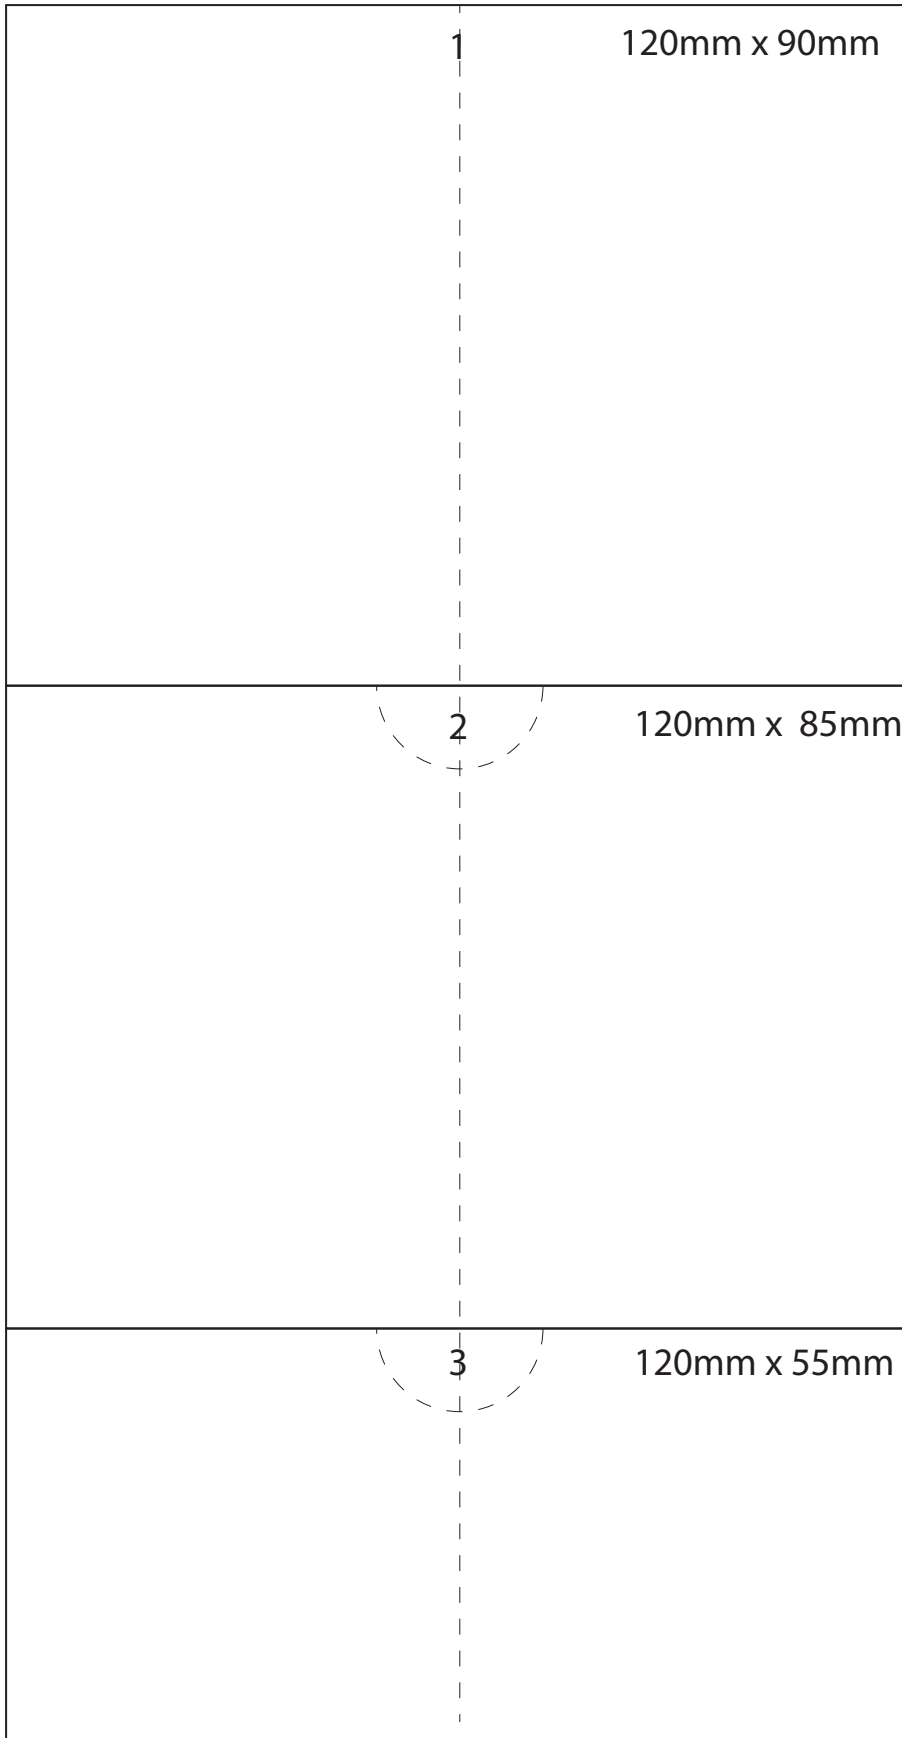

Childrens sized mask

For approx. 5-12 years. Older kids can wear the Smaller size mask.

1. RISK OF SUFFOCATION! THIS MASK MUST NOT BE WORN WHILST ASLEEP!

2. CHILDREN WEARING A MASK MUST BE KEPT UNDER CLOSE AND CONSTANT ADULT SUPERVISION!

Anyone producing this mask has a responsibility to convey this message - and make sure it is understood.

4	120mm x 40mm
5	120mm x 10mm
6	120mm x 15mm
7	120mm x 15mm
8	120mm x 50mm

The elastic. 25cm lengths.
4 PCS needed per mask..
Elastic is worn around the head, NOT around the ears as for adults.

Length of metal strip/wire 90 mm

Est. length of elastic or cotton ribbon (flat type) 250mm, 4 PCS