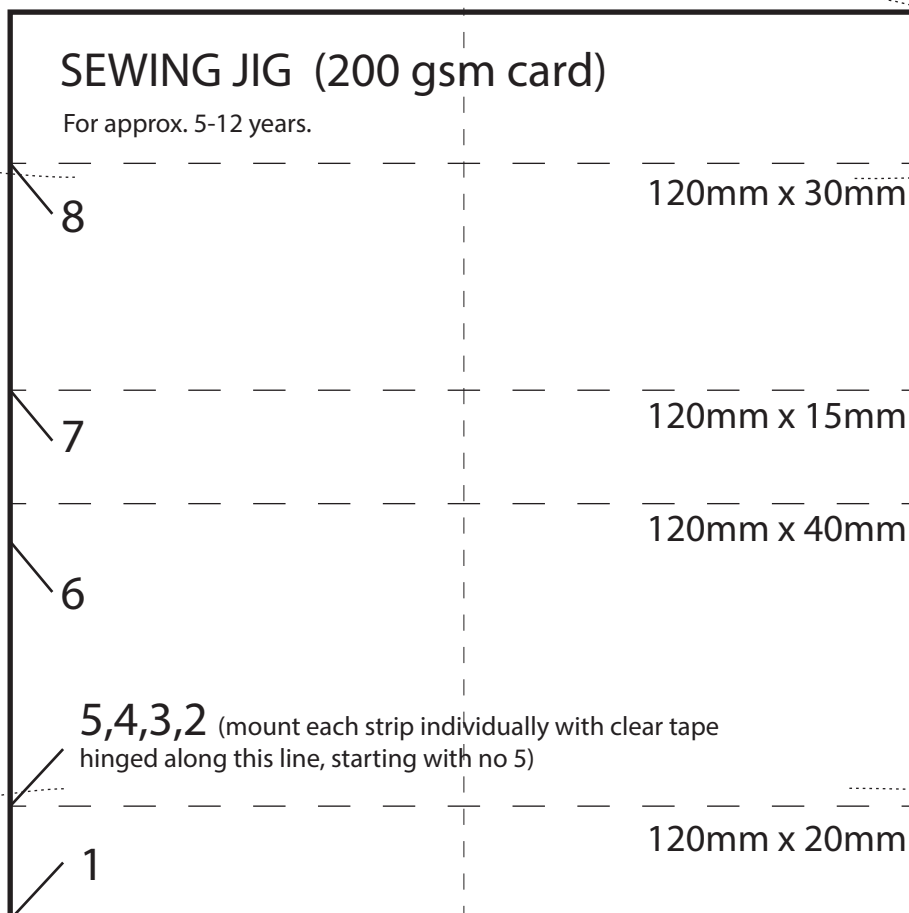

Childrens sized mask

For approx. 5-12 years. Older kids can wear the Smaller size mask.

1. RISK OF SUFFOCATION! THIS MASK MUST NOT BE WORN WHILST ASLEEP!

2. CHILDREN WEARING A MASK MUST BE KEPT UNDER CLOSE AND CONSTANT ADULT SUPERVISION!

Anyone producing this mask has a responsibility to convey this message - and make sure it is understood.

4	120mm x 40mm
5	120mm x 10mm
6	120mm x 15mm
7	120mm x 15mm
8	120mm x 50mm

The elastic. 25cm lengths.
4 PCS needed per mask..
Elastic is worn around the head, NOT around the ears as for adults.

When worn: To prevent the mask from dislocating, secure the elastics with hair clips?

Material cutting template

150mm x 170mm

For approx. 5-12 years.

NB If using a vacuum bags as your filter material - Place the fabric in the Jig with the Bag inside facing down. Ie. the Bag Outside becomes the Mask Inside.

Length of metal strip/wire 90 mm

Est. length of elastic or cotton ribbon (flat type) 250mm, 4 PCS